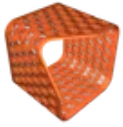

Kumiko Pen Holder

[VIEW IN BROWSER](#)

updated 2. 3. 2025 | published 2. 3. 2025

Summary

Kumiko-Style Pen Holder with Slanted Cube Shape

[Household](#) > [Office](#)

Tags: [organizer](#) [tool](#) [office](#) [holder](#) [desktop](#) [pen](#)
[storage](#) [home](#) [penholder](#) [deskorganizer](#) [homedecor](#)
[stationary](#) [kumiko](#)

A Kumiko-style pen Holder designed for your workspace. It features **9 compartments for storage**, efficiently organizing different stationery and tools.

Dimensions: 95 x 95 x 90 mm

The slanted design makes grabbing tools more user-friendly. It offers spacious storage with a practical compartment design, making it perfect as a pen and tool organizer.

- **Kumiko Design Style:** Inspired by traditional Kumiko woodworking patterns with a modern minimalist touch.
- **Functionality:** Perfect for organizing pens, tools, and small office supplies on your desk.

- **Slanted Opening Design** – Easy access for improved usability and work efficiency.

Model files

kumiko_cover.stl

pen_holder_body.stl

License

This work is licensed under a
[Creative Commons \(4.0 International License\)](#)